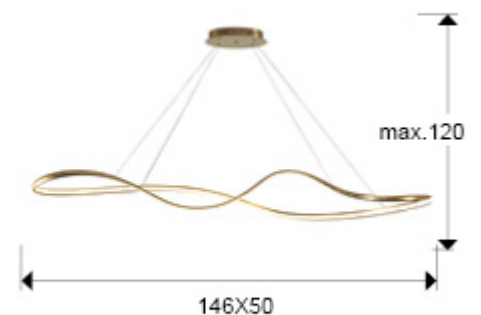

Lia 306094

Recommended product

Lamp with LED light, DIMMABLE and CCT colour change. Made of steel and aluminum, GOLD LEAF finish and details in shiny gold plating. Opal silicone diffuser. Adjustable in height. LED lighting 37W, 2800 lm, 2700-5500 K. Includes remote control.

This product includes a LED dimmer, receiver and an infrared remote control. Dimmable only with the included dimmer.

GENERAL INFORMATION

EAN Code: 8435435339272
Collection: Lia

SIZES

Sizes: ↔ 150.0 ↓ 18.0 ↗ 45.0 cm
Height when installed: 65.0/ max. 110.0 cm
Weight: 1.8 Kg

SIZES WITH PACKAGING

Weight: 4.5 Kg
Volume: 0.1990m³
Sizes: ↔ 152.0 ↓ 23.0 ↗ 57.0 cm

TECHNICAL INFORMATION

IP protection: IP 20
Electric class: Class 1
Maximum power: 37W
Voltage: 180/240 V
Frequency: 50/60 Hz
Regulation: REMOTE CONTROL
Colour temperature: 2,700 K
Average lifespan: 50,000 h
Power factor: >0.95
CRI: >80